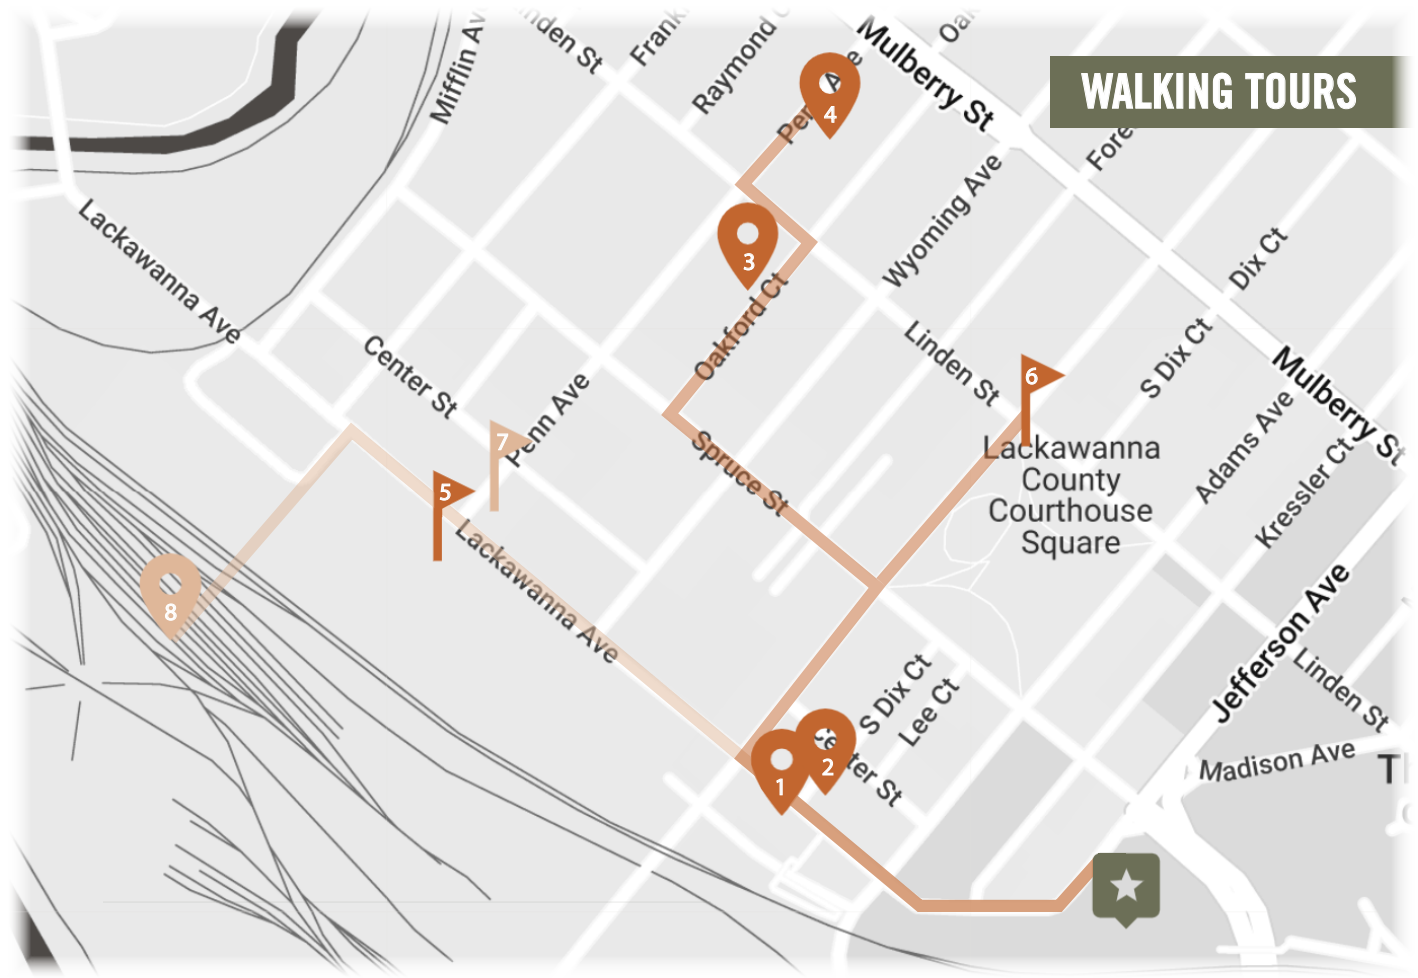

## ★ PICK-UP LOCATION AT THE RADISSON HOTEL

## FRIDAY TOURS

Clarks Summit Firm Tours

K-12 Workshop

DxDempsey

Simplex Homes

## SATURDAY TOURS

Coal Mine

Anthracite Museum

Scranton Lace Village

## WALKING TOURS